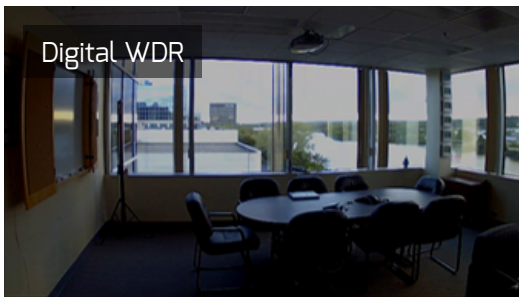

dv^{tel}

ioimage HD Analytic IP Camera

DVTEL's new ioimage HD camera gives you HD broadcast-quality IP video coupled with military-grade analytics.

Experience military-grade analytics with DVTEL's high-resolution, low-bandwidth, predictable storage HD camera.

- Offers high-sensitivity 2.1MP Full HD 1080p and 1.3MP HD 720p resolutions with WDR and integrated high-end analytic performance even in harsh lighting conditions.
- The camera is DVTEL's first HD analytic camera that includes state-of-the-art ioimage analytics and is capable of dealing with the most extreme lighting conditions encountered in surveillance applications.
- The ioimage HD camera delivers pristine HD picture quality under low-light and high contrast lighting conditions - contributing to overall cost savings in lighting installation, power consumption and total cost of ownership (TCO).

Digital WDR

True WDR

Easily setup and deploy powerful analytics

- Integrated web setup allows for easy, intuitive setup of the camera and analytic behavior.
- Solo setup by one person reduces installation time and manpower requirements.