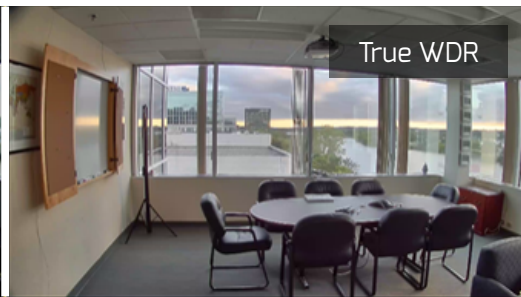

dv^{tel}

ioimage HD Analytic IP Camera

DVTEL's new ioimage HD camera gives you HD broadcast-quality IP video coupled with military-grade analytics.

Experience military-grade analytics with DVTEL's high-resolution, low-bandwidth, predictable storage HD camera.

- Offers high-sensitivity 2.1MP Full HD 1080p and 1.3MP HD 720p resolutions with WDR and integrated high-end analytic performance even in harsh lighting conditions.
- The camera is DVTEL's first HD analytic camera that includes state-of-the-art ioimage analytics and is capable of dealing with the most extreme lighting conditions encountered in surveillance applications.
- The ioimage HD camera delivers pristine HD picture quality under low-light and high contrast lighting conditions - contributing to overall cost savings in lighting installation, power consumption and total cost of ownership (TCO).

Digital WDR

True WDR

Easily setup and deploy powerful analytics

- Integrated web setup allows for easy, intuitive setup of the camera and analytic behavior.
- Solo setup by one person reduces installation time and manpower requirements.