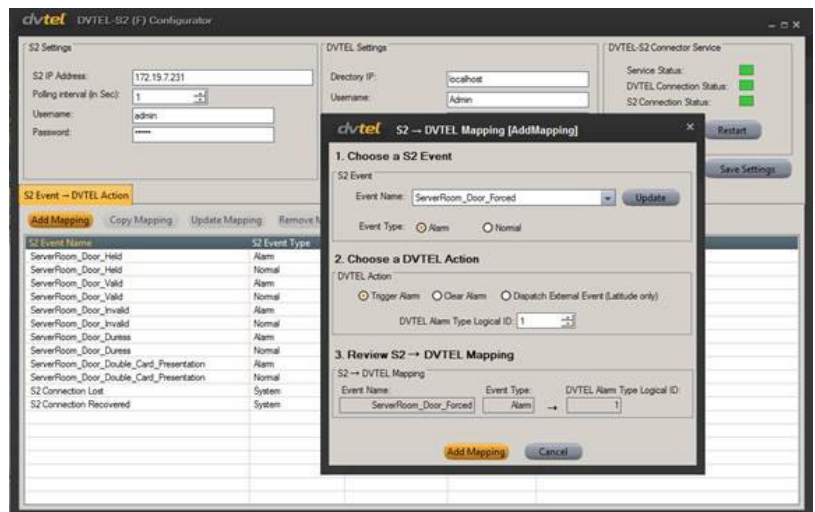

## DVTEL S2 Integration (F) - DVTEL As Front End Applications & Integration Center

The DVTEL-S2 (F) module integrates DVTEL's Latitude and Horizon NVMS systems with S2's access control system.

The integration provides a means to trigger or clear alarms in DVTEL's Video Management Systems (VMS) - Latitude, Horizon and Meridian as a result of S2 access control events. The Latitude installation also supports the dispatching of "External Events" upon S2 events.

The standalone Configurator application sets up rules mapping S2 events to the requested handling in the VMS. The Configurator allows users to easily select the access control event and define the VMS action to be performed upon it.

### System Diagram: