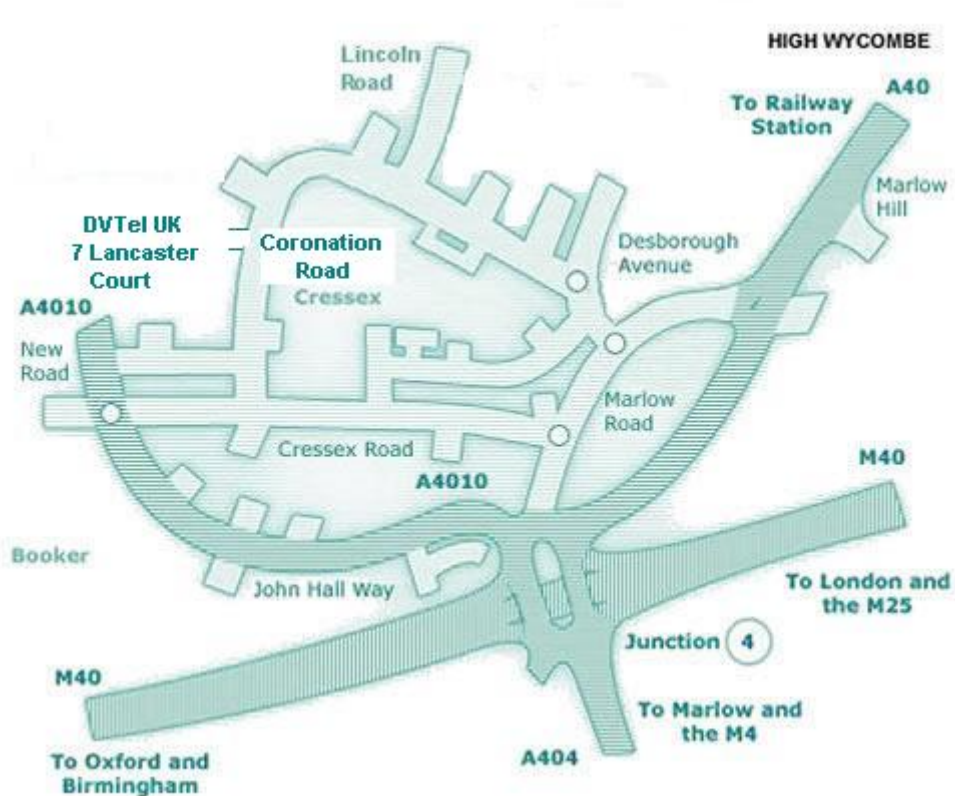

Directions to DVTEL UK Ltd, 7 Lancaster Court, Cressex Business Park,
High Wycombe, HP12 3TD

Telephone no: 0870 2400716 Fax no: 01494 446928

By Road

From the Handycross roundabout (Junction 4 of the M40), take the exit marked "Cressex Business Park". Take the first exit off the mini roundabout onto Cressex Road. Turn right at the traffic lights leading onto Coronation Road. Continue on Coronation Road, Lancaster Court is on the left hand side just after the bus stop (before the road bends round to the right). Follow the road through Lancaster Court and **DVTEL UK** is at the furthest end of the Court.

By Rail

High Wycombe Railway station is on the Chiltern Rail line. This runs between London Marylebone and Birmingham Snow Hill, and you can find more information at: www.chilternrailways.co.uk

There is a taxi rank at the High Wycombe Railway Station and it is approximately 1 mile to our offices.